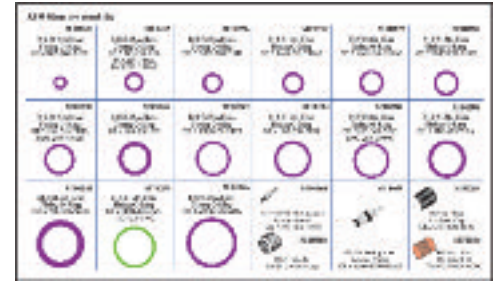

# O-RING ASSORTMENTS BY VEHICLE MAKE

©2007, FMSI Automotive Hardware, all rights reserved.

**MERCEDES #MT9519**  
o-rings, gaskets & service port caps

**BMW #MT9520**  
o-rings, gaskets & service port caps

**AUDI/VOLKSWAGEN #MT9522**  
o-rings & service port caps

**VOLVO #MT9526**  
o-rings & service port caps

**HONDA/ACURA (2box) #MT9542**  
o-rings, gaskets & service port caps

**TOYOTA/LEXUS #MT9543**  
o-rings, gaskets & service port caps