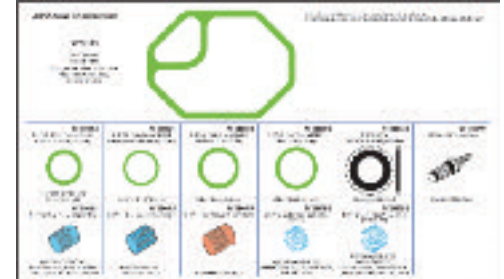

HONDA/ACURA (2box) #MT9542
o-rings, gaskets & service port caps