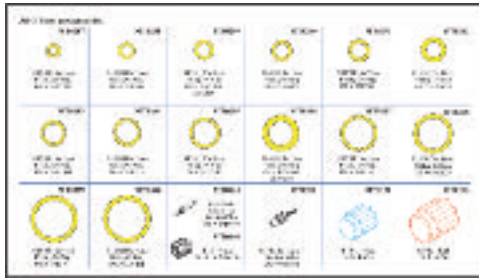

VOLVO #MT9526
o-rings & service port caps