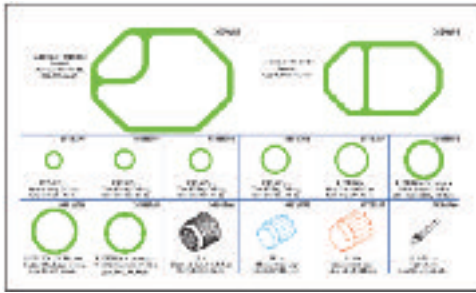

# O-RING ASSORTMENTS BY VEHICLE MAKE

©2007, FMSI Automotive Hardware, all rights reserved.

**MERCEDES #MT9519**  
o-rings, gaskets & service port caps

**BMW #MT9520**  
o-rings, gaskets & service port caps

**AUDI/VOLKSWAGEN #MT9522**  
o-rings & service port caps

**VOLVO #MT9526**  
o-rings & service port caps

**HONDA/ACURA (2box) #MT9542**  
o-rings, gaskets & service port caps

**TOYOTA/LEXUS #MT9543**  
o-rings, gaskets & service port caps