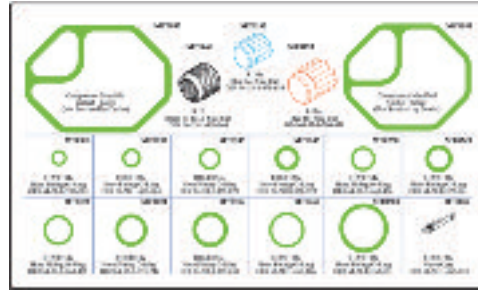

# O-RING ASSORTMENTS BY VEHICLE MAKE

©2007, FMSI Automotive Hardware, all rights reserved.

**MERCEDES #MT9519**  
o-rings, gaskets & service port caps

**BMW #MT9520**  
o-rings, gaskets & service port caps

**AUDI/VOLKSWAGEN #MT9522**  
o-rings & service port caps

**VOLVO #MT9526**  
o-rings & service port caps

**HONDA/ACURA (2box) #MT9542**  
o-rings, gaskets & service port caps

**TOYOTA/LEXUS #MT9543**  
o-rings, gaskets & service port caps