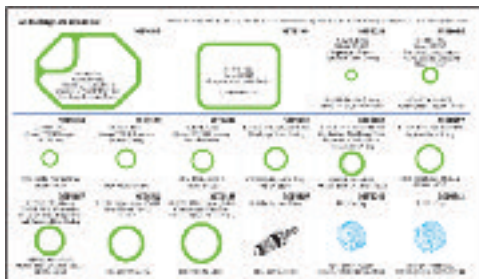

# O-RING ASSORTMENTS BY VEHICLE MAKE

©2007, FMSI Automotive Hardware, all rights reserved.

**MERCEDES #MT9519**  
o-rings, gaskets & service port caps

**BMW #MT9520**  
o-rings, gaskets & service port caps

**AUDI/VOLKSWAGEN #MT9522**  
o-rings & service port caps

**VOLVO #MT9526**  
o-rings & service port caps

**HONDA/ACURA (2box) #MT9542**  
o-rings, gaskets & service port caps

**TOYOTA/LEXUS #MT9543**  
o-rings, gaskets & service port caps