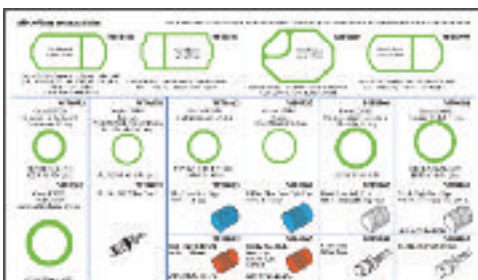

**AUDI/VOLKSWAGEN #MT9522**  
o-rings & service port caps

**VOLVO #MT9526**  
o-rings & service port caps

**HONDA/ACURA (2box) #MT9542**  
o-rings, gaskets & service port caps

**TOYOTA/LEXUS #MT9543**  
o-rings, gaskets & service port caps

**NISSAN/INFINITI #MT9544**  
o-rings & service port caps

**SUBARU #MT9546**  
o-rings & service port caps

**MAZDA (2 box) #MT9545**  
o-rings, gaskets & service port caps

**SUZUKI #MT9547**  
o-rings & service port caps